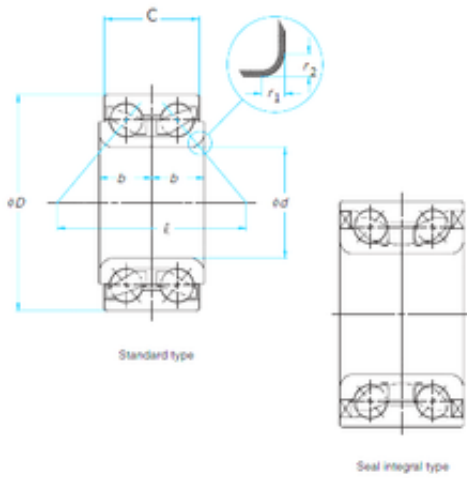

BEARING PRECISION AXLE CORP.

43 mm x 82 mm x 45 mm EGB1015-E40 Plain Bearings 10x12x15mm

Bearing No. 510006

Size	43x82x45 mm
Bore Diameter	43 mm
Outer Diameter	82 mm
Width	45 mm
d	43 mm
D	82 mm
B	45 mm

510006 Bearing 2D drawings and 3D CAD models